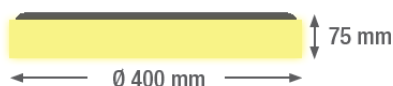

Moderne und formschöne runde Decken- und Wandleuchte mit niedriger Aufbauhöhe und einer sehr angenehmen Lichtwirkung.

Artikelnummer	Text	Bruttopreis exkl. MwSt.
5-OSMONT_56295	Delia, 14 Watt, 3000 Kelvin, 1440 Lumen, IP54, Abdeckung Pmma, Masse: Ø 300mm, H:75mm	CHF 183.50
5-OSMONT_56795	Delia, 14 Watt, 4000 Kelvin, 1520 Lumen, IP65, Abdeckung Pmma, Masse: Ø 300mm, H:75mm	CHF 183.50
MP DALI bei 14 Watt		CHF 89.40
5-OSMONT_56308	Delia, 27 Watt, 3000 Kelvin, 2580 Lumen, IP54, Abdeckung Pmma, Masse: Ø 400mm, H:80mm	CHF 277.70
5-OSMONT_56808	Delia, 27 Watt, 4000 Kelvin, 2720 Lumen, IP54, Abdeckung Pmma, Masse: Ø 400mm, H:80mm	CHF 277.70
MP DALI bei 27 Watt		CHF 90.00