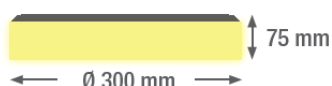

Moderne und formschöne runde Decken- und Wandleuchte mit niedriger Aufbauhöhe und einer sehr angenehmen Lichtwirkung.

Artikelnummer	Text	Bruttopreis exkl. MwSt.
5-OSMONT_56295	Delia, 14 Watt, 3000 Kelvin, 1440 Lumen, IP54, Abdeckung Pmma, Masse: Ø 300mm, H:75mm	CHF 183.50
5-OSMONT_56795	Delia, 14 Watt, 4000 Kelvin, 1520 Lumen, IP65, Abdeckung Pmma, Masse: Ø 300mm, H:75mm	CHF 183.50
MP DALI bei 14 Watt		CHF 89.40
5-OSMONT_56308	Delia, 27 Watt, 3000 Kelvin, 2580 Lumen, IP54, Abdeckung Pmma, Masse: Ø 400mm, H:80mm	CHF 277.70
5-OSMONT_56808	Delia, 27 Watt, 4000 Kelvin, 2720 Lumen, IP54, Abdeckung Pmma, Masse: Ø 400mm, H:80mm	CHF 277.70
MP DALI bei 27 Watt		CHF 90.00